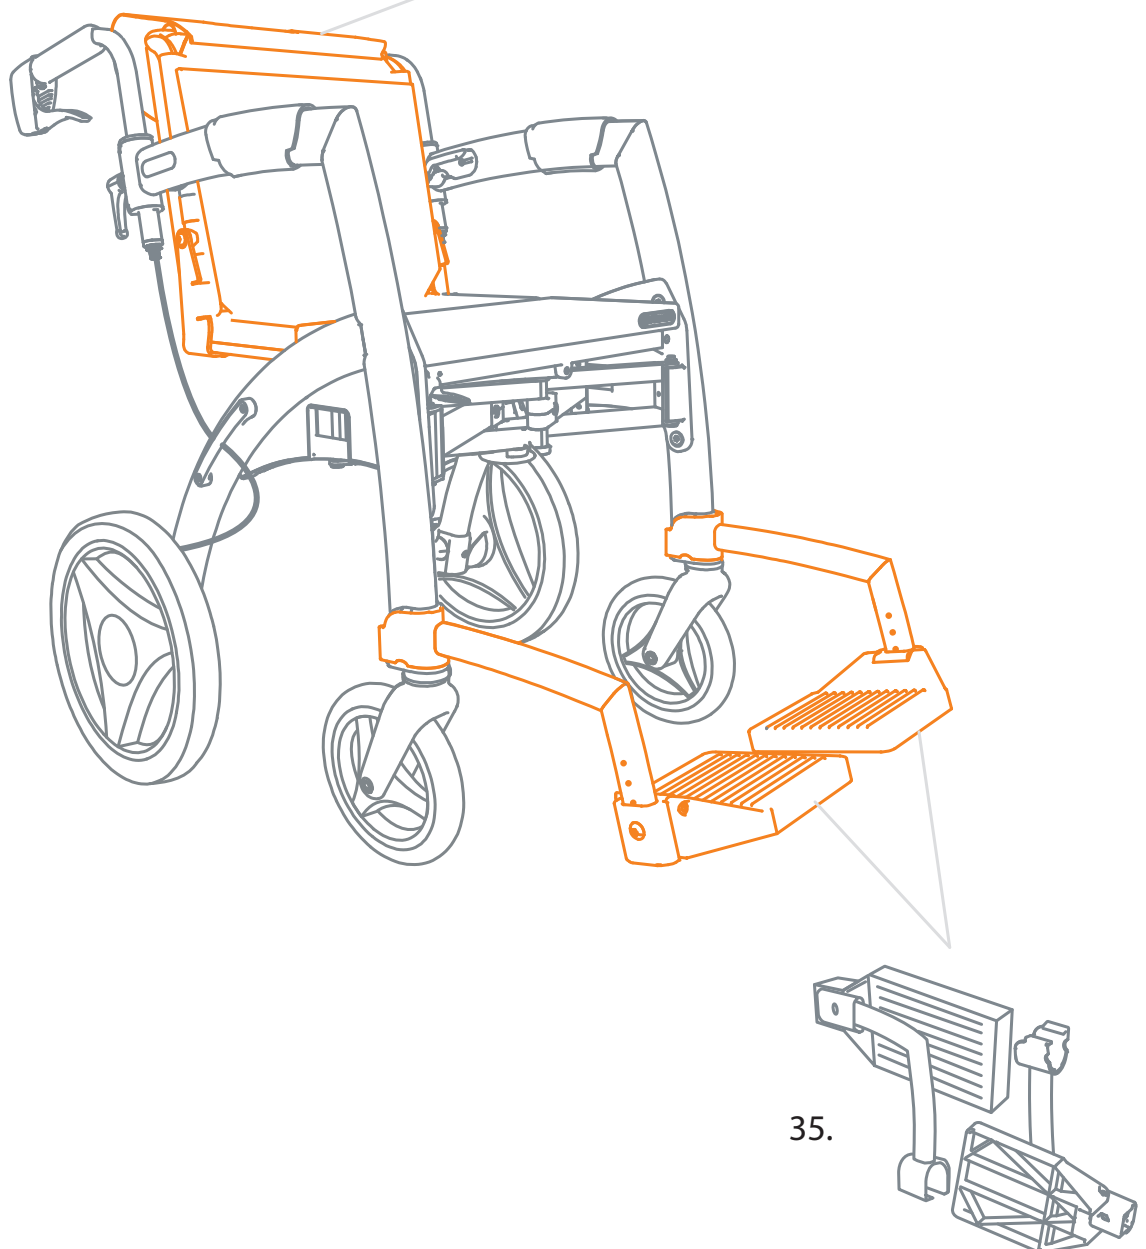

No.	Item code	Description	Quantity
30.	2030RM0026	Rollz Motion wheelchair package red locking lever	1pc
		Red lever, 1x screw, 2x washer, locking cap nut	
31.	2030RM0034	Rollz Motion wheelchair package locking mechanism	1pc
		Locking mechanism, 4x screw	
32.	2030RM0030	Rollz Motion wheelchair package locking mechanism screws	4pcs
33.	1020RM0001	Rollz Motion wheelchair package exluding footrests	1pc
	1020RM0022	Rollz Motion Performance wheelchair package exluding footrests	1pc
34.	1030RM0029	Rollz Motion wheelchair package rear screws	4pcs
35.	1030RM0018	Rollz Motion footrests	2pcs
	1030RM0020	Rollz Motion Performance footrests