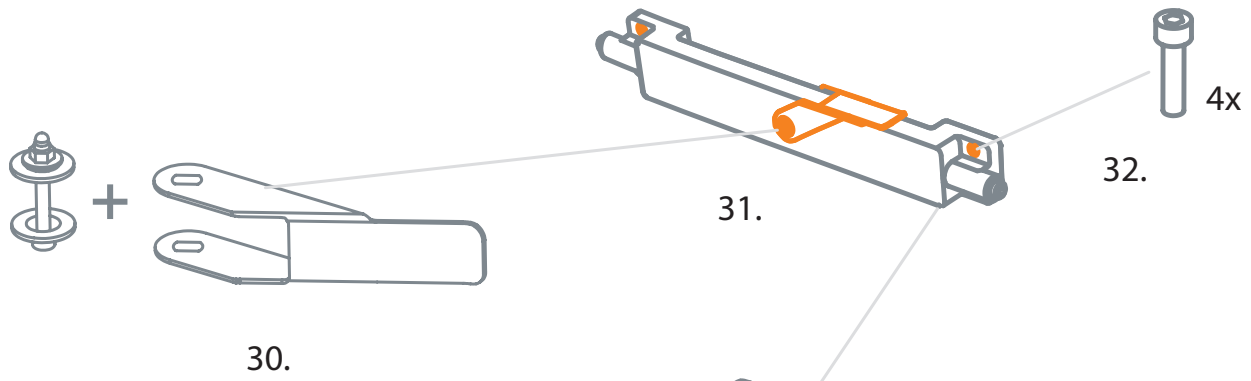

No.	Item code	Description	Quantity
30.	2030RM0026	Rollz Motion wheelchair package red locking lever	1pc
		Red lever, 1x screw, 2x washer, locking cap nut	
31.	2030RM0034	Rollz Motion wheelchair package locking mechanism	1pc
		Locking mechanism, 4x screw	
32.	2030RM0030	Rollz Motion wheelchair package locking mechanism screws	4pcs
33.	1020RM0001	Rollz Motion wheelchair package exluding footrests	1pc
	1020RM0022	Rollz Motion Performance wheelchair package exluding footrests	1pc
34.	1030RM0029	Rollz Motion wheelchair package rear screws	4pcs
35.	1030RM0018	Rollz Motion footrests	2pcs
	1030RM0020	Rollz Motion Performance footrests