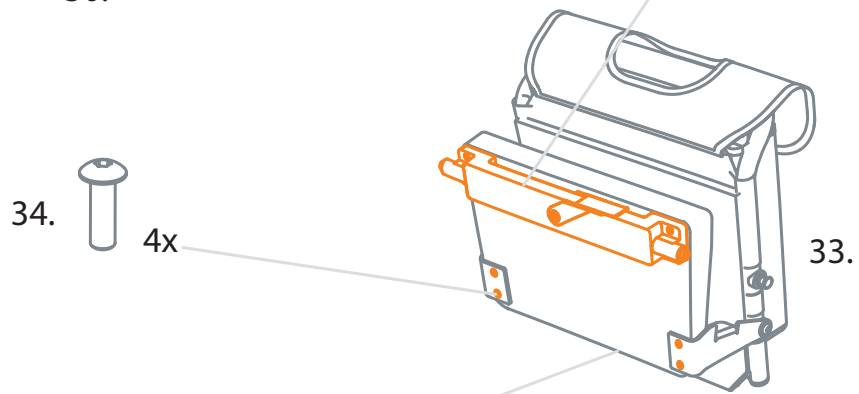

No.	Item code	Description	Quantity
30.	2030RM0026	Rollz Motion wheelchair package red locking lever	1pc
		Red lever, 1x screw, 2x washer, locking cap nut	
31.	2030RM0034	Rollz Motion wheelchair package locking mechanism	1pc
		Locking mechanism, 4x screw	
32.	2030RM0030	Rollz Motion wheelchair package locking mechanism screws	4pcs
33.	1020RM0001	Rollz Motion wheelchair package exluding footrests	1pc
	1020RM0022	Rollz Motion Performance wheelchair package exluding footrests	1pc
34.	1030RM0029	Rollz Motion wheelchair package rear screws	4pcs
35.	1030RM0018	Rollz Motion footrests	2pcs
	1030RM0020	Rollz Motion Performance footrests