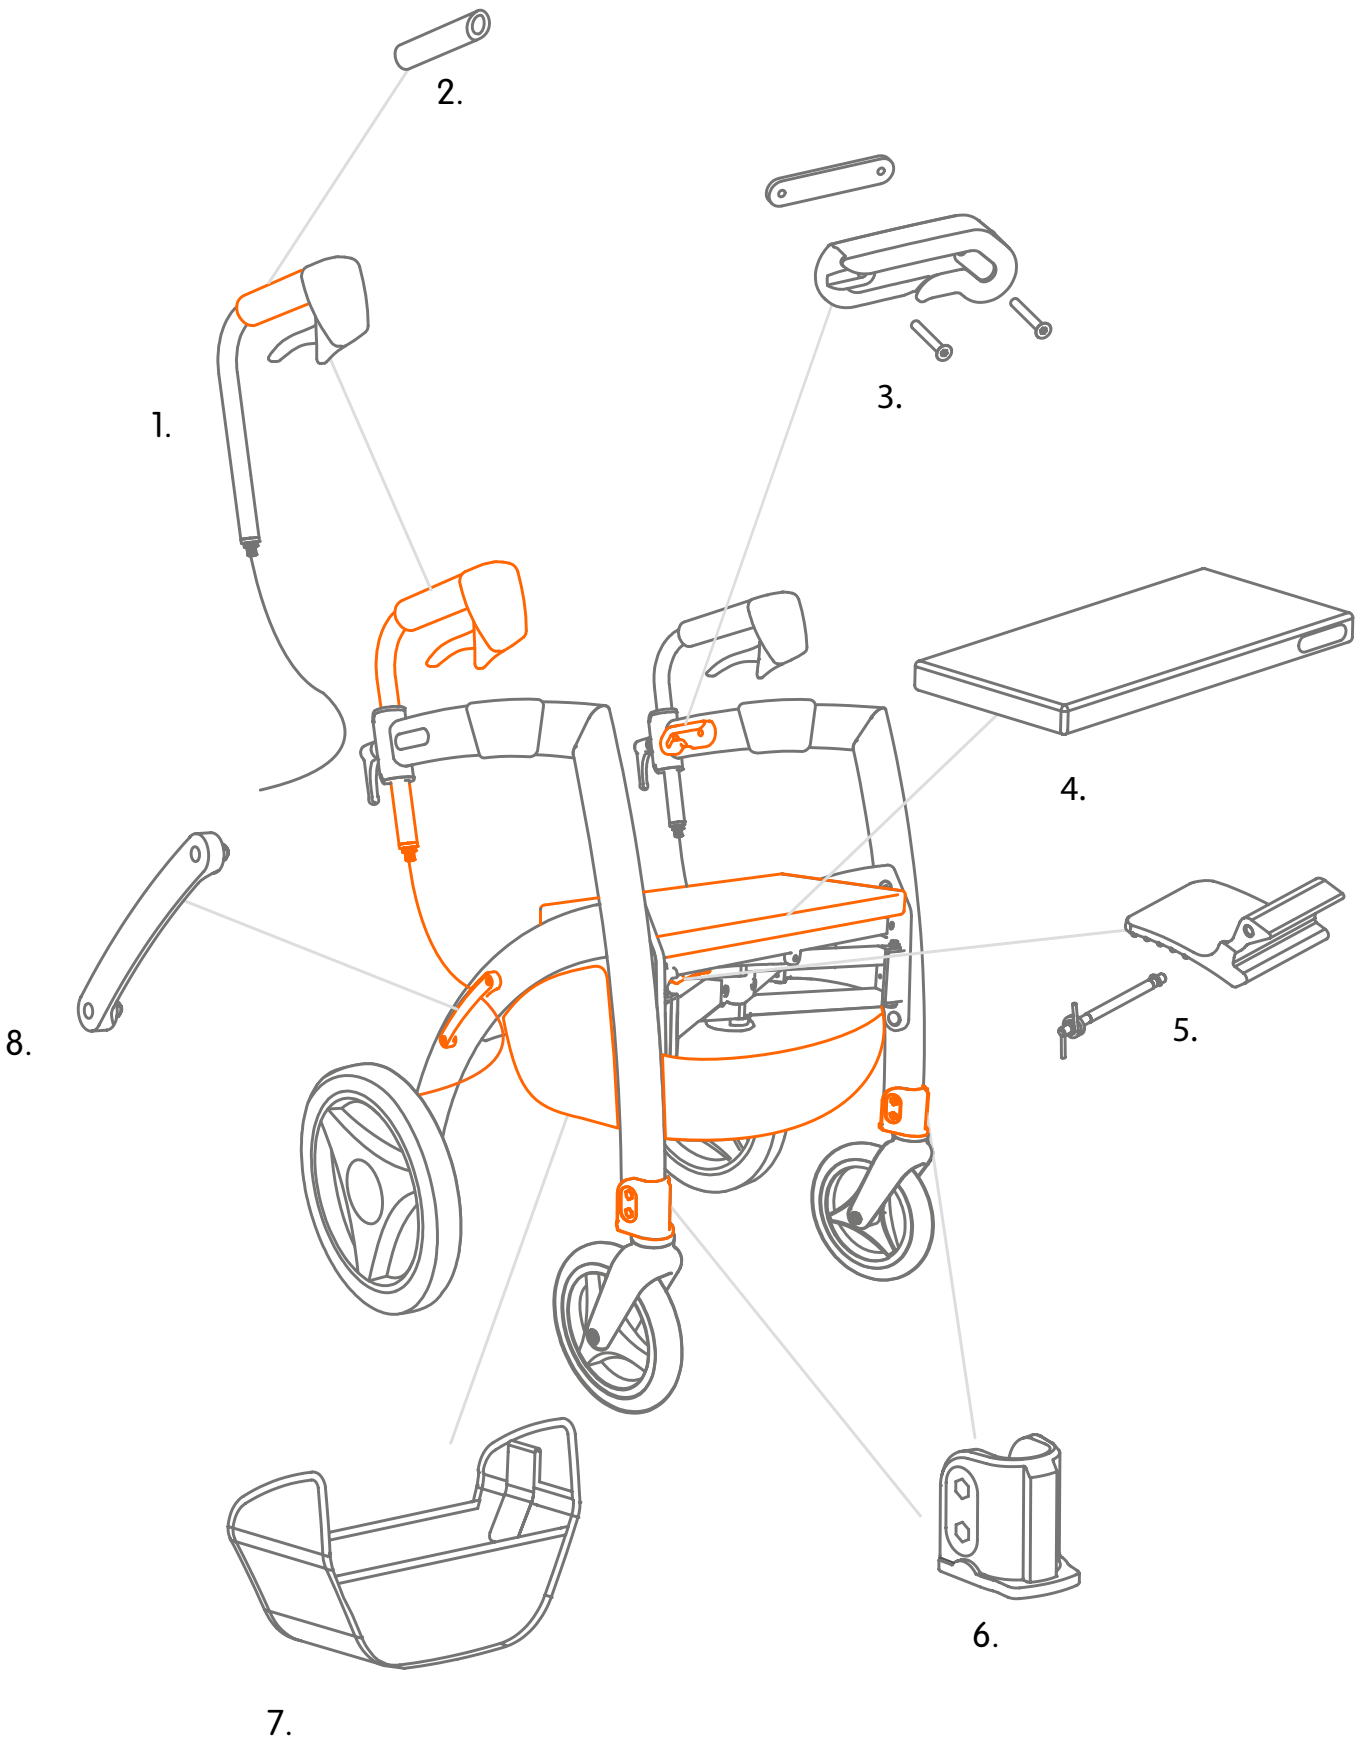

Rollz Motion /Rhythm/Performance

Service parts

No.	Item code	Description	Quantity
1.	2030RM0007	Rollz Motion handgrip	1pc
	2030RM0077	Rollz Motion Rhythm handgrip left	1pc
	2030RM0078	Rollz Motion Rhythm handgrip right	1pc
2.	2030RM0041	Rollz Motion handgrip foam	1pc
	2030RM0074	Rollz Motion Performance handgrip foam	1pc
3.	2030RM0036	Rollz Motion wheelchair package guide left	1pc
		Wheelchair package guide left, 2x screw, locking plate	
	2030RM0037	Rollz Motion wheelchair package guide left	1pc
		Wheelchair package guide right, 2x screw, locking plate	
4.	1030RM0002	Rollz Motion seat cushion	1pc
	1030RM0019	Rollz Motion Performance seat cushion	1pc
5.	2030RM00025	Rollz Motion folding mechanism red locking lever	1pc
		Locking lever, axle, 2x retaining ring, spring	
6.	2030RM0035	Rollz Motion footrest holder left	1pc
		Footrest holder, 2x screw, 2x nut	
	2030RM0058	Rollz Motion footrestholder right	1pc
		Footrest holder, 2x screw, 2x nut	
7.	2030RM0087	Rollz Motion seat bag	1pc
	2030RM0073	Rollz Motion Performance seat bag	1pc
8.	2030RM0038	Rollz Motion cable guard	1pc
		Cable guard, 2x screw	